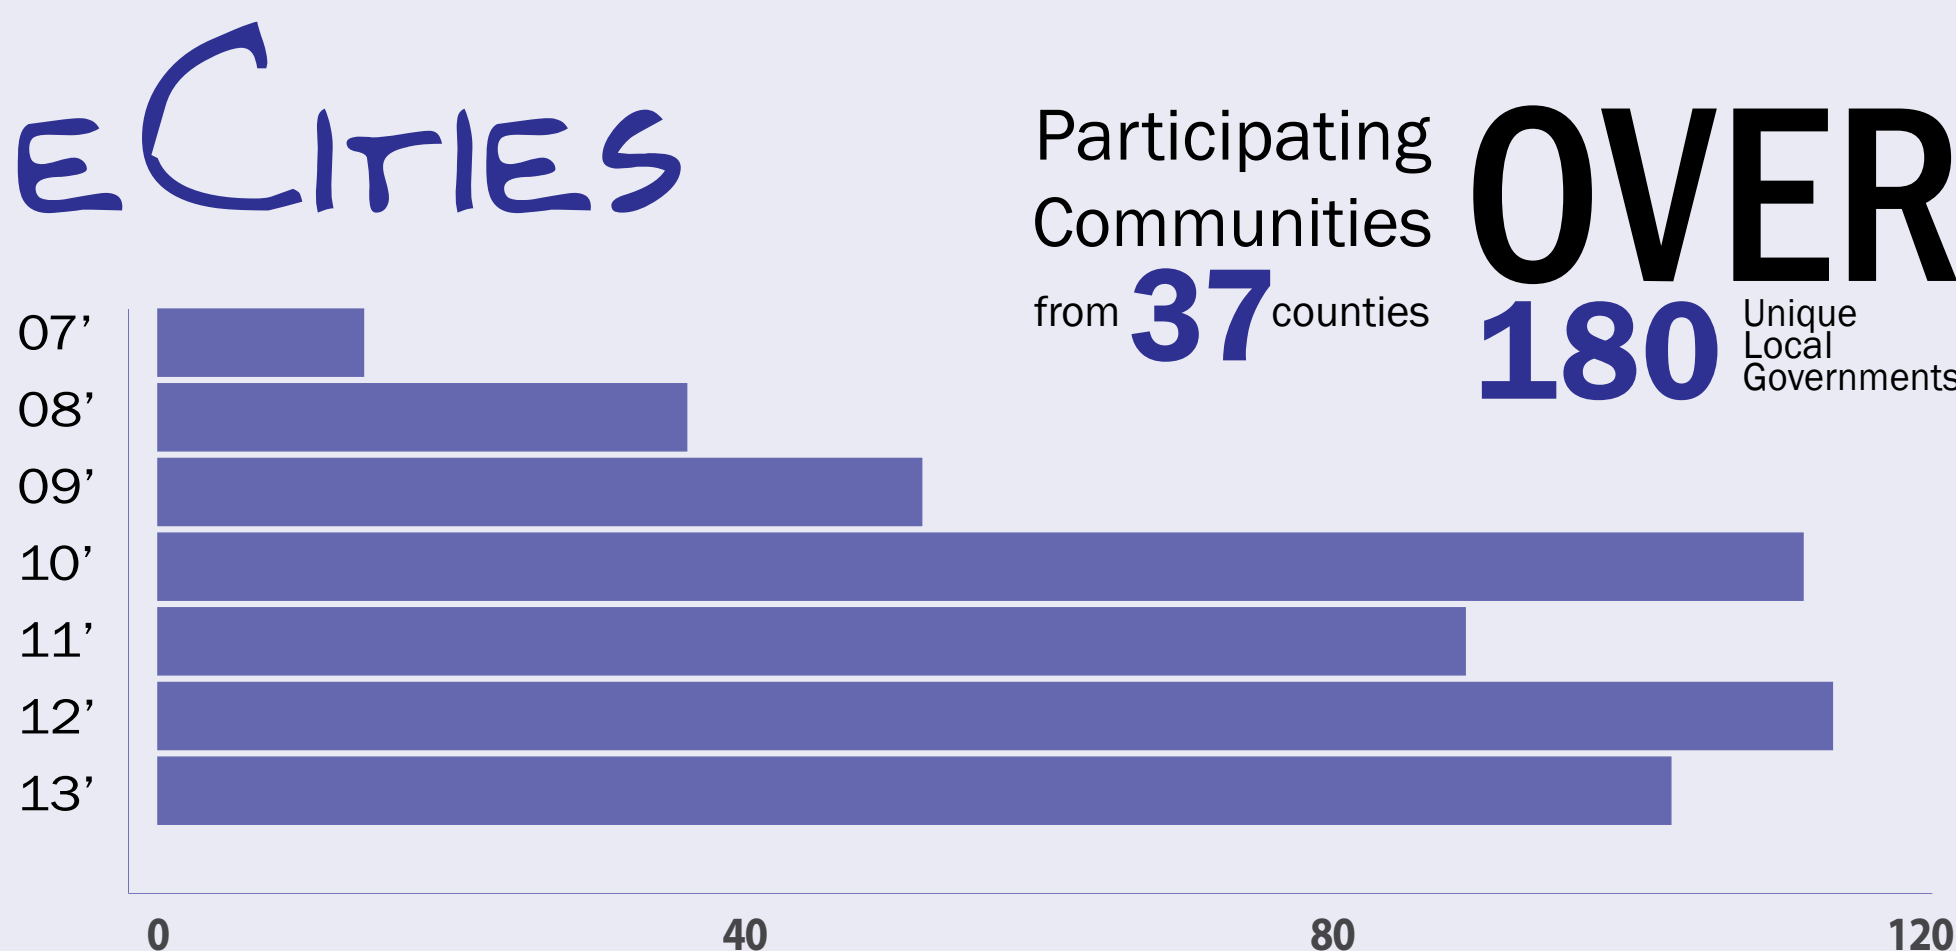

14 Faculty
24 Projects

Flagship Projects

Michigan Technology Climate Survey

SIX Years OVER 530 Respondents from 22 counties

30+ Statewide Partners

Sponsored RESEARCH

19 Projects | 8 Years | OVER

\$850,000

OVER \$410,000 Generated in Sponsored Research since 2009