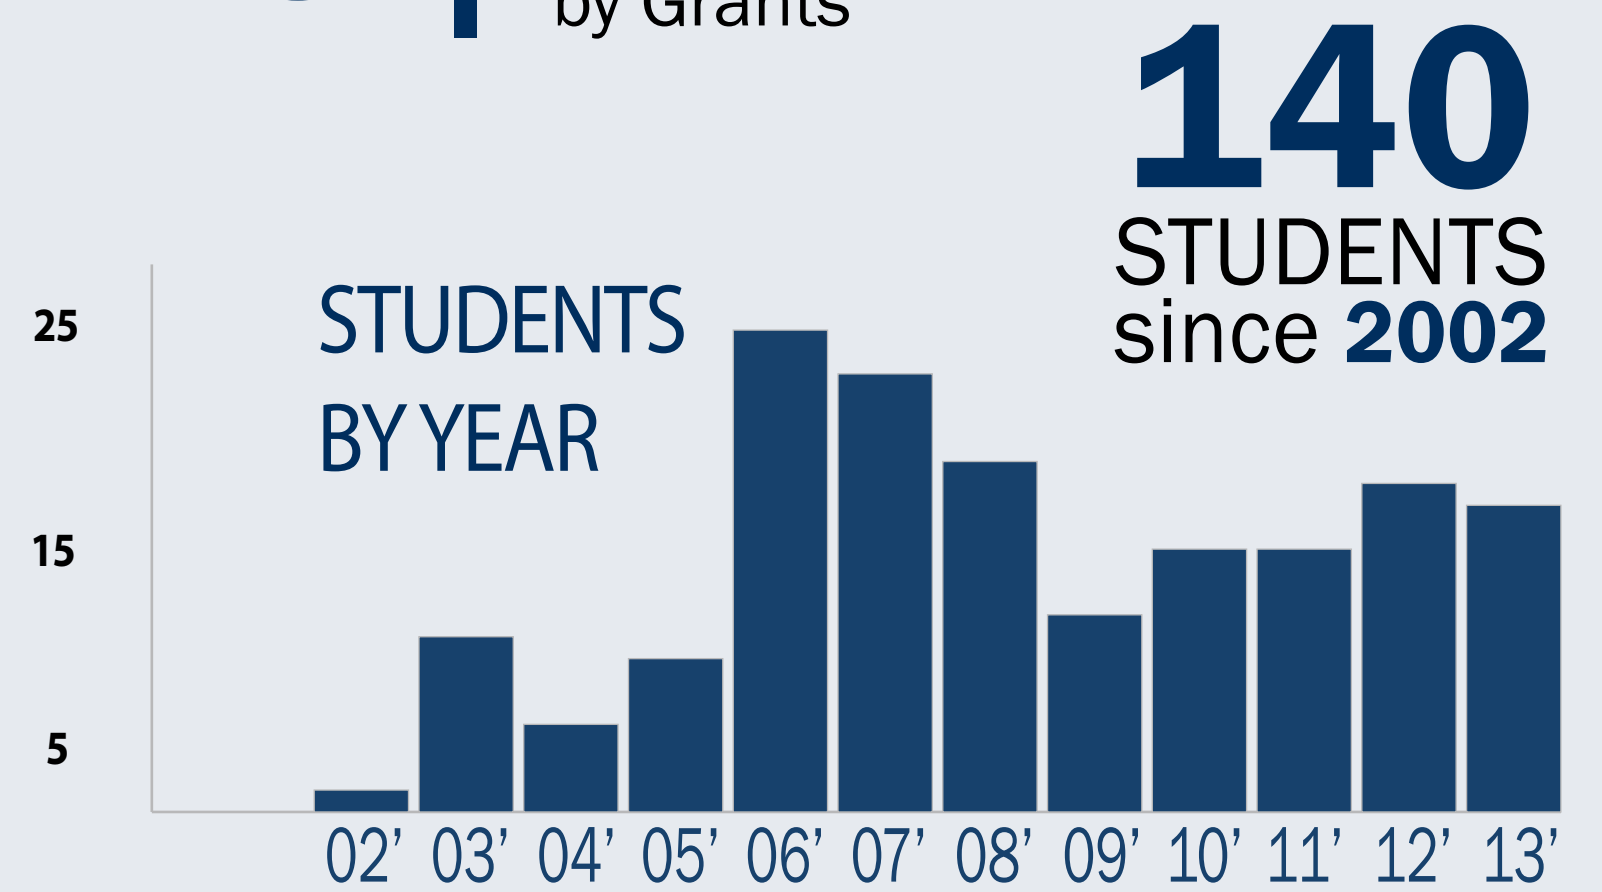

iLABS

Center for Innovation Research

Where Opportunity Meets Execution

iLabs ALUMNI

Firms Employing
iLabs Alumni as of December 2013

Alumni & Student Relationships

Student & Faculty ENGAGEMENT

29 | Students Employed by Grants

14 Faculty
24 Projects

Flagship Projects

Michigan Technology Climate Survey

SIX Years OVER 530 Respondents from 22 counties

30+ Statewide Partners

Sponsored RESEARCH

19 Projects | 8 Years | OVER

\$850,000

OVER \$410,000 Generated in Sponsored Research since 2009