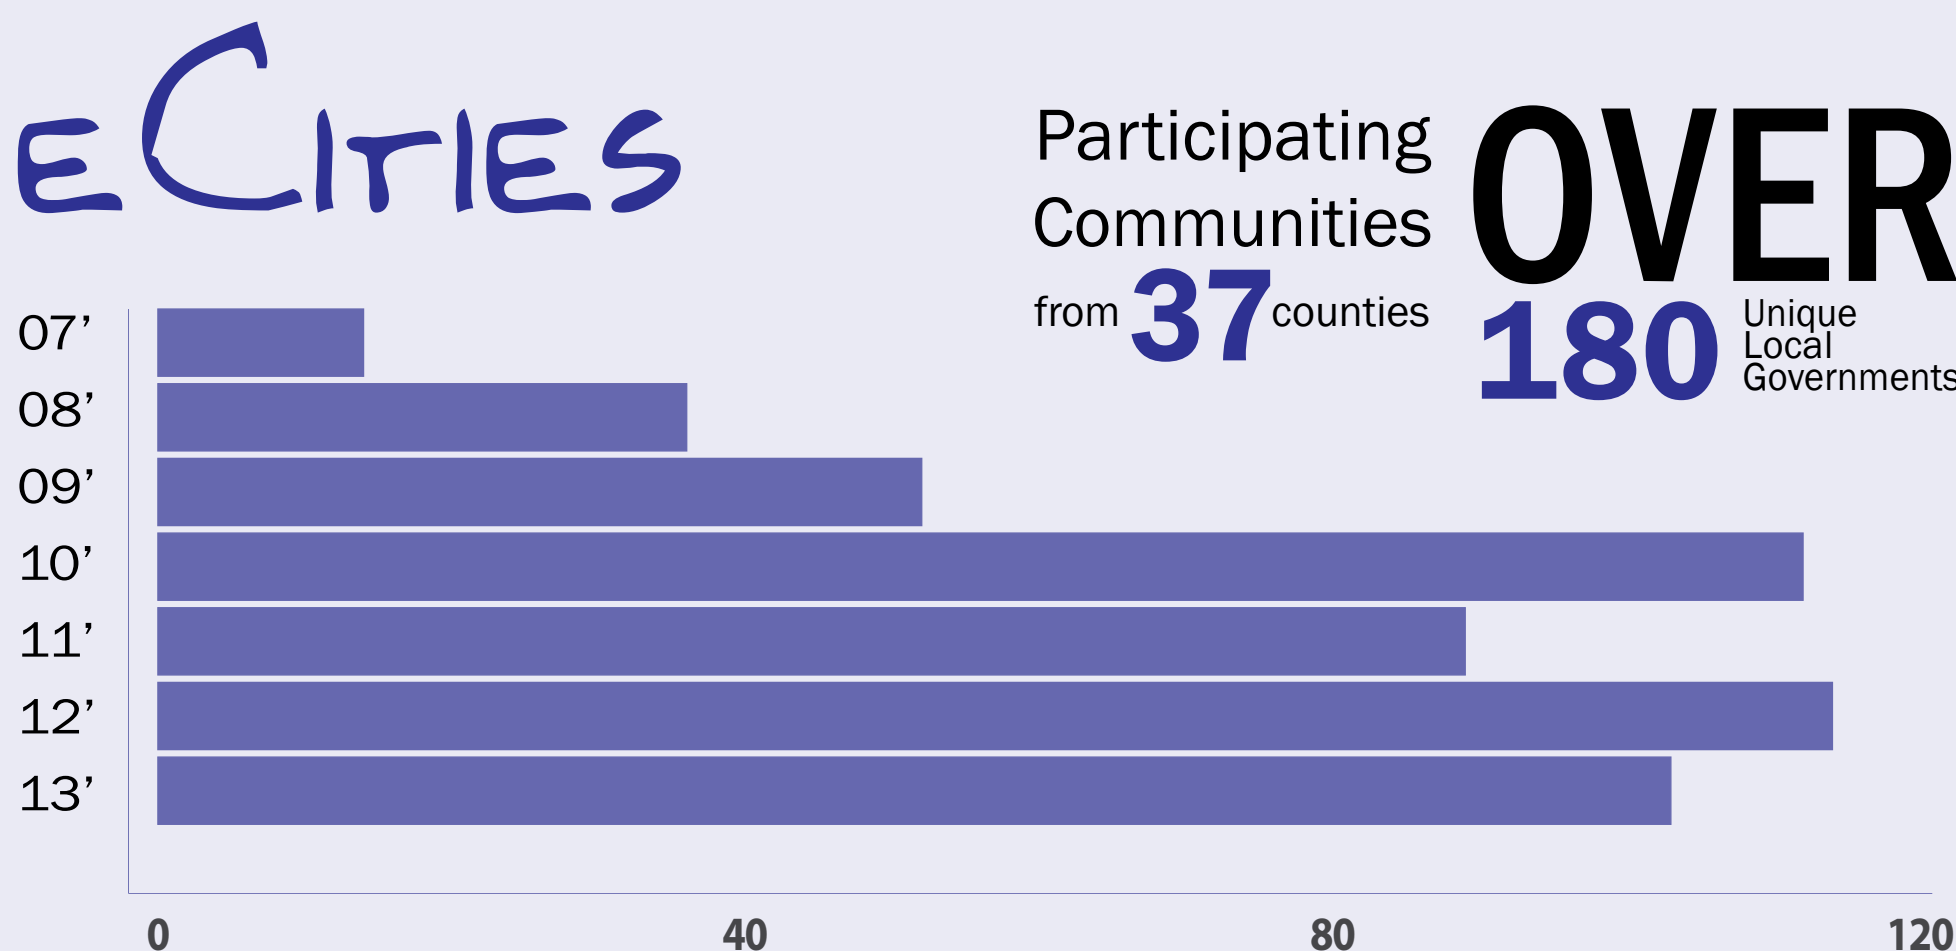

## Student & Faculty ENGAGEMENT

29 | Students Employed by Grants

14 Faculty  
24 Projects

## Flagship Projects

Michigan Technology Climate Survey

SIX Years OVER 530 Respondents from 22 counties

30+ Statewide Partners

## Sponsored RESEARCH

19 Projects | 8 Years | OVER

\$850,000

OVER \$410,000 Generated in Sponsored Research since 2009